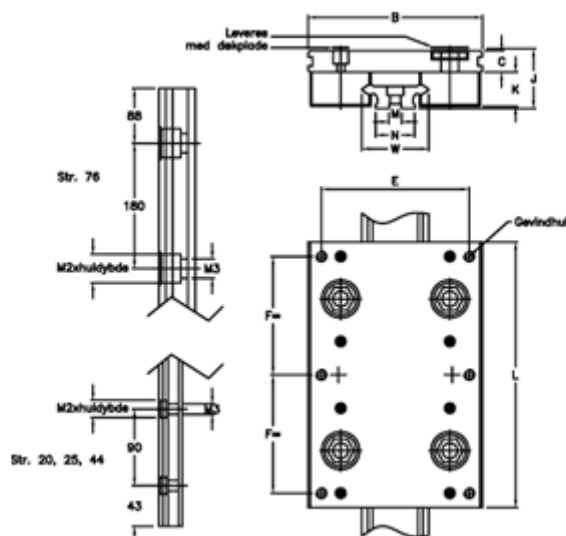

Article number: 056514421436

Description: Hepco Simple Select 44 2-1436

## Measures

B = 116	M = 8x3
C = 14.5	M1 = 7.0
E = 96	M2 = 11x6,1
F = 80	N = 26.4
G = 6xM8	Size = 44
J = 38.74	W = 44
K = 22.5	
L = 180	